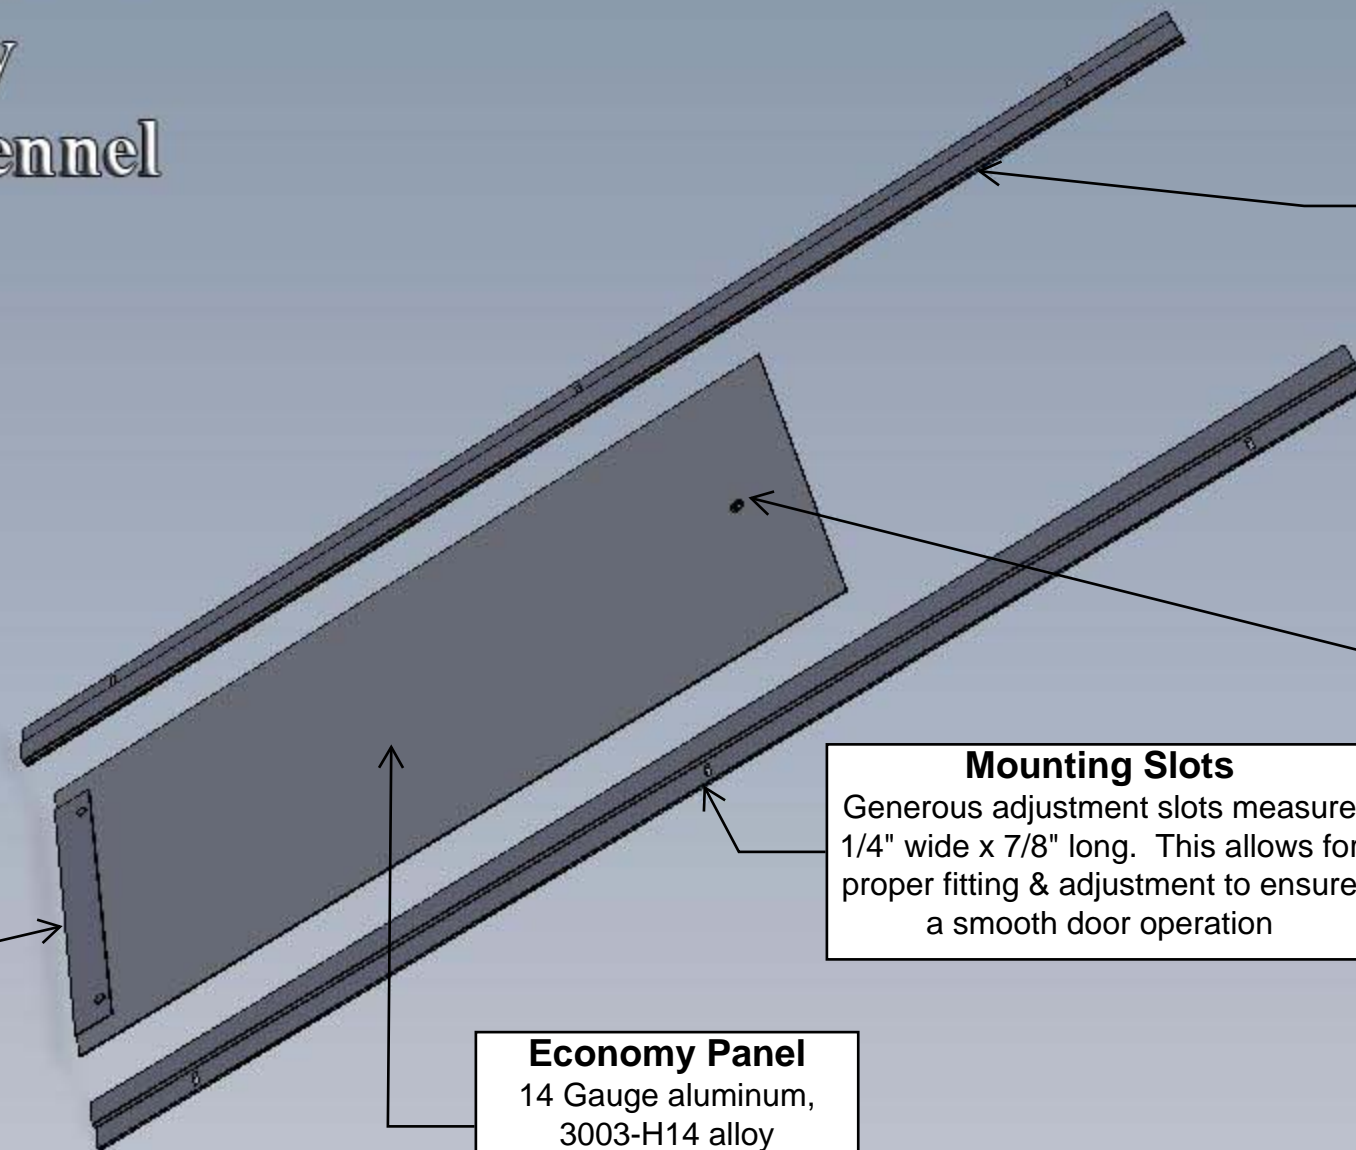

KENNEL CLAD™

Economy Guillotine Kennel Doors

Customized Channel Side Rails
Constructed with solid extruded 6063-T6 aluminum. Rails are heat treated and feature machined screw slots for easy mounting & fitting adjustment. Each Rail measure 2 1/16" wide x 48" long. Channel is customized to fit thin Kennel Clad Economy Guillotine Door.

Cable Connection Grommet
Heavy duty brass with nickel plated finish. Easy cable connection.

Mounting Slots
Generous adjustment slots measure 1/4" wide x 7/8" long. This allows for proper fitting & adjustment to ensure a smooth door operation

Economy Panel
14 Gauge aluminum,
3003-H14 alloy
.0625 Inches thick

Customized Bottom Channel
6063-T5 aluminum
Protective bottom reinforcement channel